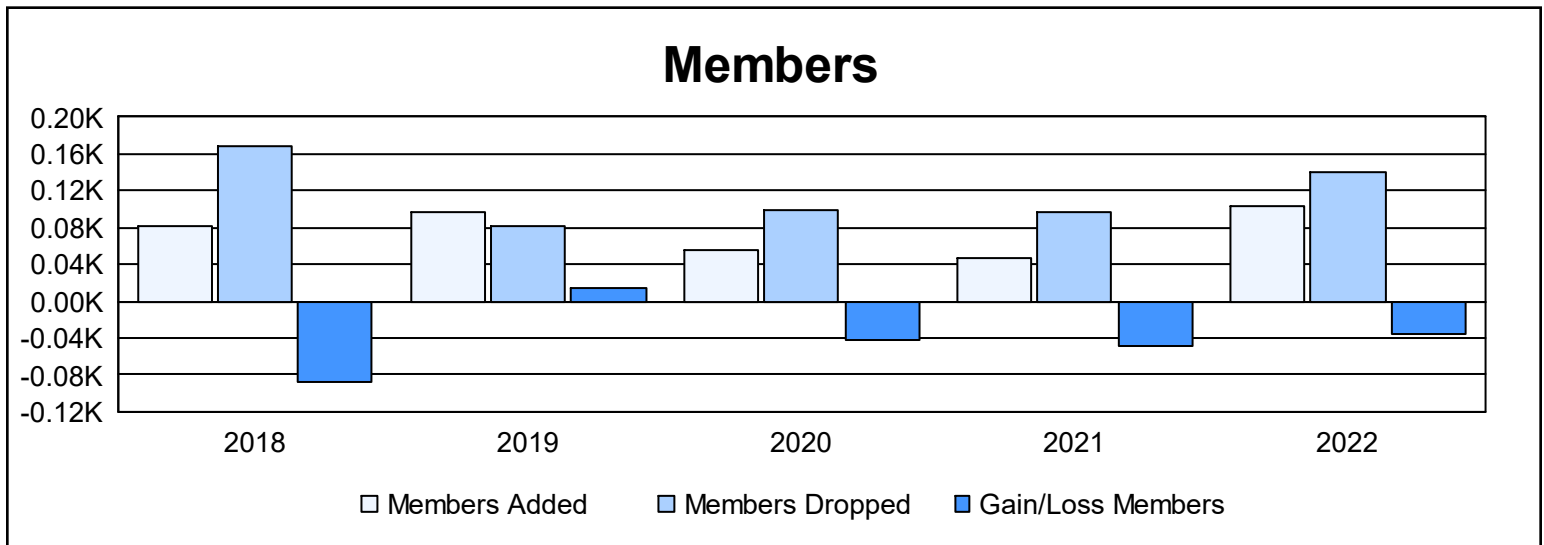

Year	New Clubs	Dropped Clubs	Gain/ Loss Clubs	New Members	Charter Members	Reinstate Members	Transfer Members	Total Member Added	Total Members Dropped	Gain/ Loss Members
2017-2018	0	1	-1	69	0	7	5	81	169	-88
2018-2019	0	0	0	87	0	1	9	97	82	15
2019-2020	0	0	0	48	0	6	2	56	99	-43
2020-2021	0	1	-1	35	2	10	0	47	96	-49
2021-2022	0	3	-3	85	3	4	12	104	140	-36
<b>Average</b>	<b>0</b>	<b>1</b>	<b>-1</b>	<b>65</b>	<b>1</b>	<b>6</b>	<b>6</b>	<b>77</b>	<b>117</b>	<b>-40</b>

### Membership Composition June 2022 Cumulative