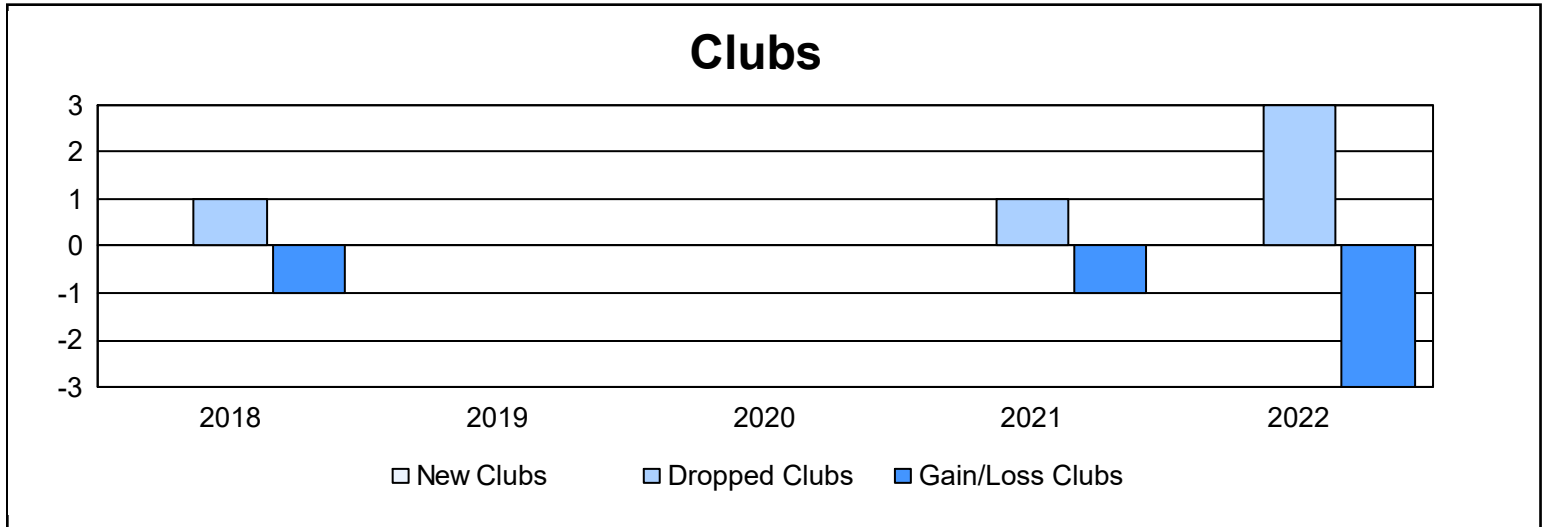

Year	New Clubs	Dropped Clubs	Gain/ Loss Clubs	New Members	Charter Members	Reinstate Members	Transfer Members	Total Member Added	Total Members Dropped	Gain/ Loss Members
2017-2018	0	1	-1	69	0	7	5	81	169	-88
2018-2019	0	0	0	87	0	1	9	97	82	15
2019-2020	0	0	0	48	0	6	2	56	99	-43
2020-2021	0	1	-1	35	2	10	0	47	96	-49
2021-2022	0	3	-3	85	3	4	12	104	140	-36
<b>Average</b>	<b>0</b>	<b>1</b>	<b>-1</b>	<b>65</b>	<b>1</b>	<b>6</b>	<b>6</b>	<b>77</b>	<b>117</b>	<b>-40</b>

### Membership Composition June 2022 Cumulative